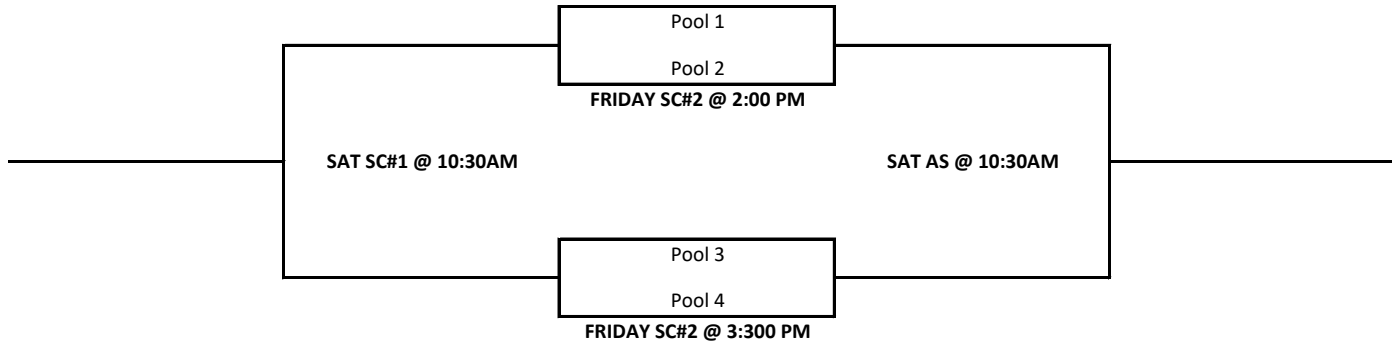

FRIDAY/SATURDAY JANUARY 14th & 15TH, 2024

SILVER BRACKET (3RD PLACE FROM EACH POOL)

FIELDS

SC#1 = sports complex field #1
SC#2 = sports complex field #2
AS= Alamo Stadium

VISITING TEAM WILL BE ON TOP BRACKET
VISITING WEARS WHITE

SAISD VARSITY GIRLS SOCCER BRACKET