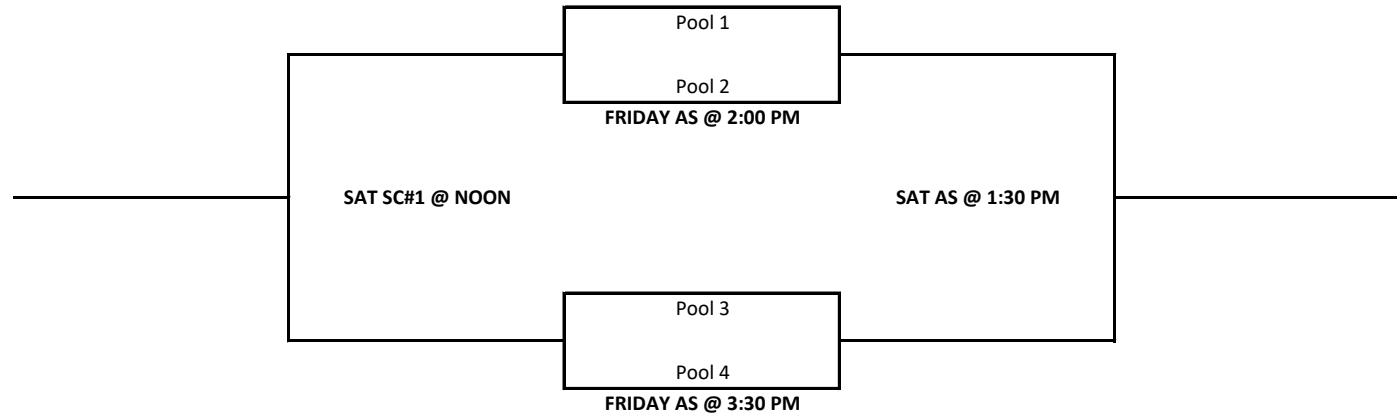

# SAISD VARSITY GIRLS SOCCER BRACKET

### CHAMPIONSHIP BRACKET

(1ST PLACE FROM EACH POOL)

#### FIELDS

SC#1 = sports complex field #1

SC#2 = sports complex field #2

AS= Alamo Stadium

VISITING TEAM WILL BE ON TOP BRACKET

VISITING WEARS WHITE