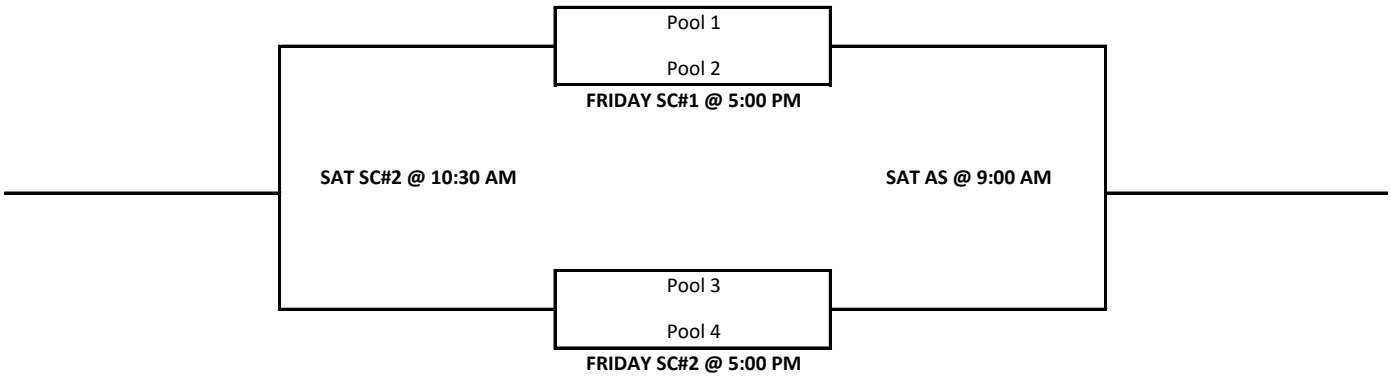

FRIDAY/SATURDAY JANUARY 14th & 15th, 2024

BRONZE BRACKET (4TH PLACE FROM EACH POOL)

FIELDS

SC#1 = sports complex field #1
SC#2 = sports complex field #2
AS= Alamo Stadium

VISITING TEAM WILL BE ON TOP BRACKET

VISITING WEARS WHITE